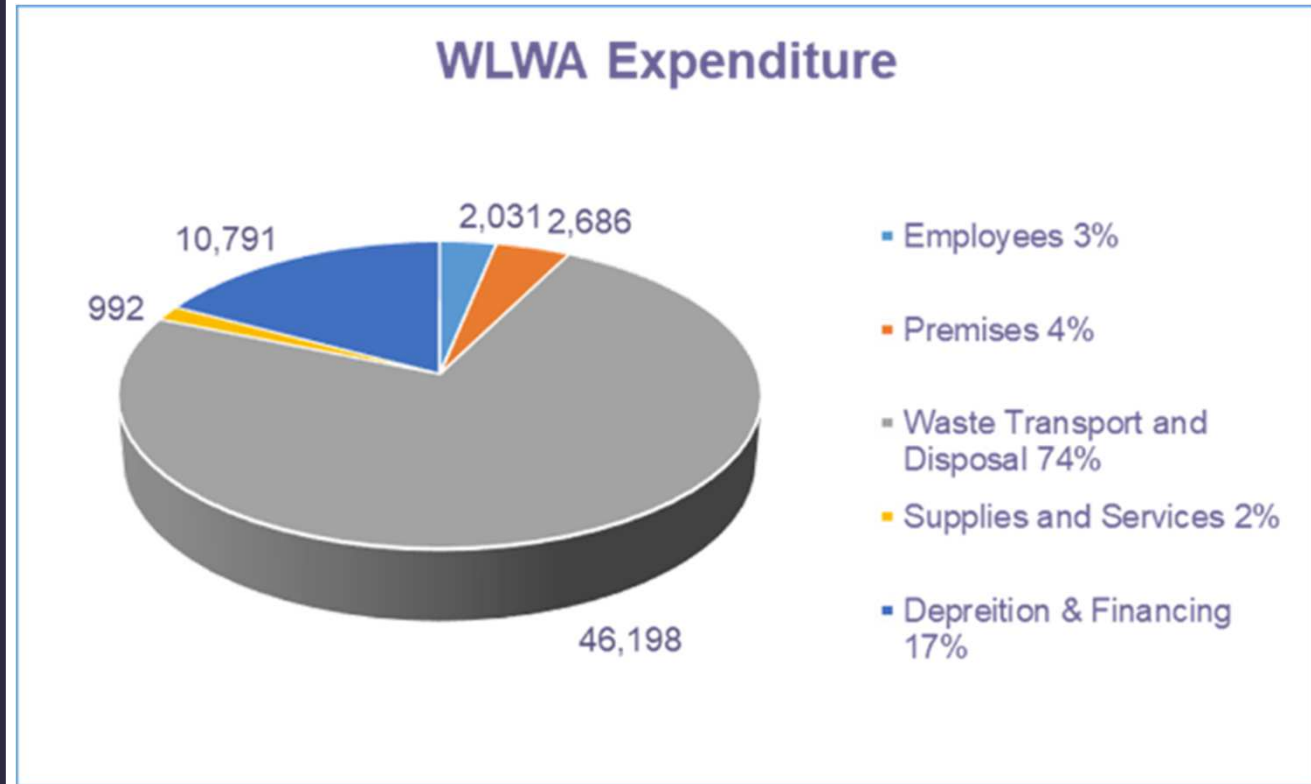

West London Waste

Treating waste as a valuable resource

What should we be doing now to reduce our carbon footprint?

Reduce waste

- The embedded carbon in our waste dwarfs any emissions

West London Waste

Treating waste as a valuable resource