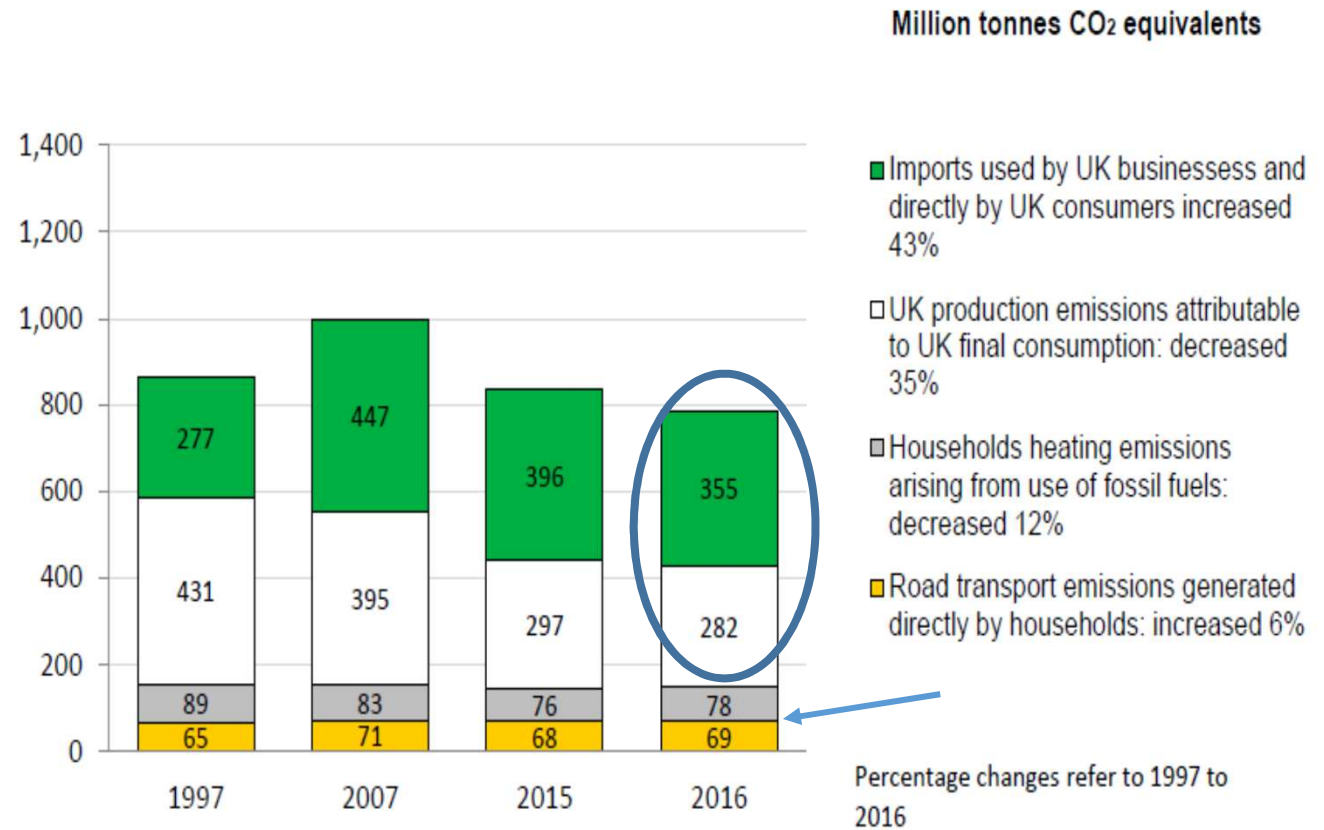

West London Waste

Treating waste as a valuable resource

What should we be doing now to reduce our carbon footprint?

Reduce waste

- The embedded carbon in our waste dwarfs any emissions

West London Waste

Treating waste as a valuable resource

Our Priorities

- We needed to develop an understanding of the relevant metrics
- Used zero waste Scotland CO2eq

West London Waste

Treating waste as a valuable resource

Emissions or carbon footprint?

Targets and measurements don't necessarily incentivise the right thing to do.

Figure 2 Greenhouse gas emissions associated with UK consumption 1997, 2007, 2015 and 2016

West London Climate Emergency Meeting

COMPARING ACTIONS

ENERGY BUILDINGS & PLANNING LAND MANAGEMENT TRANSPORT

Secure 100% renewable power for London