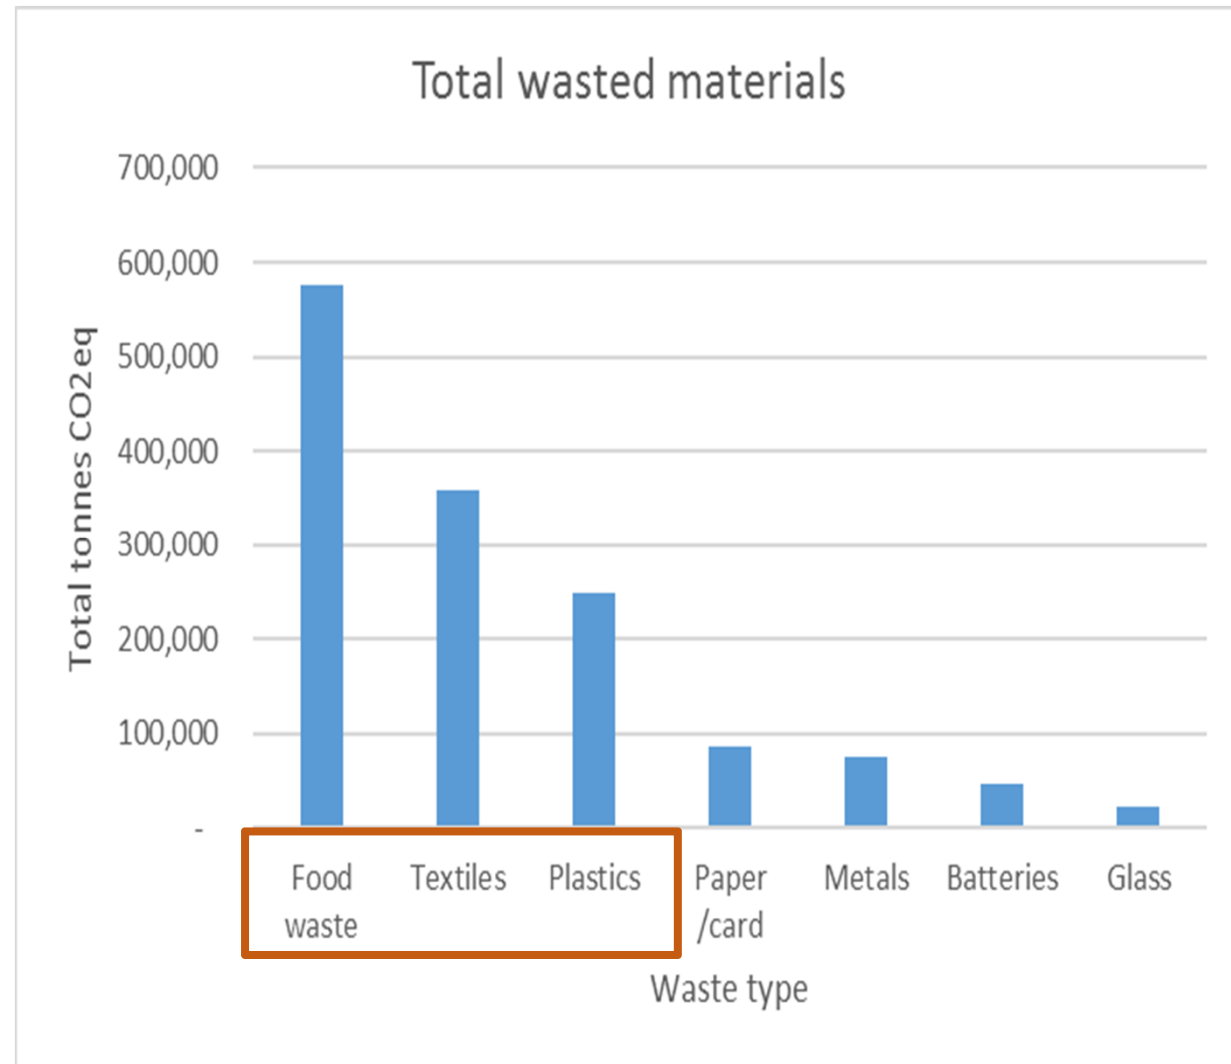

West London Waste

Treating waste as a valuable resource

What should we be doing now to reduce our carbon footprint?

Reduce waste

- The embedded carbon in our waste dwarfs any emissions

West London Waste

Treating waste as a valuable resource

Our Priorities

- We needed to develop an understanding of the relevant metrics
- Used zero waste Scotland CO2eq

West London Waste

Treating waste as a valuable resource

Emissions or carbon footprint?

Targets and measurements don't necessarily incentivise the right thing to do.